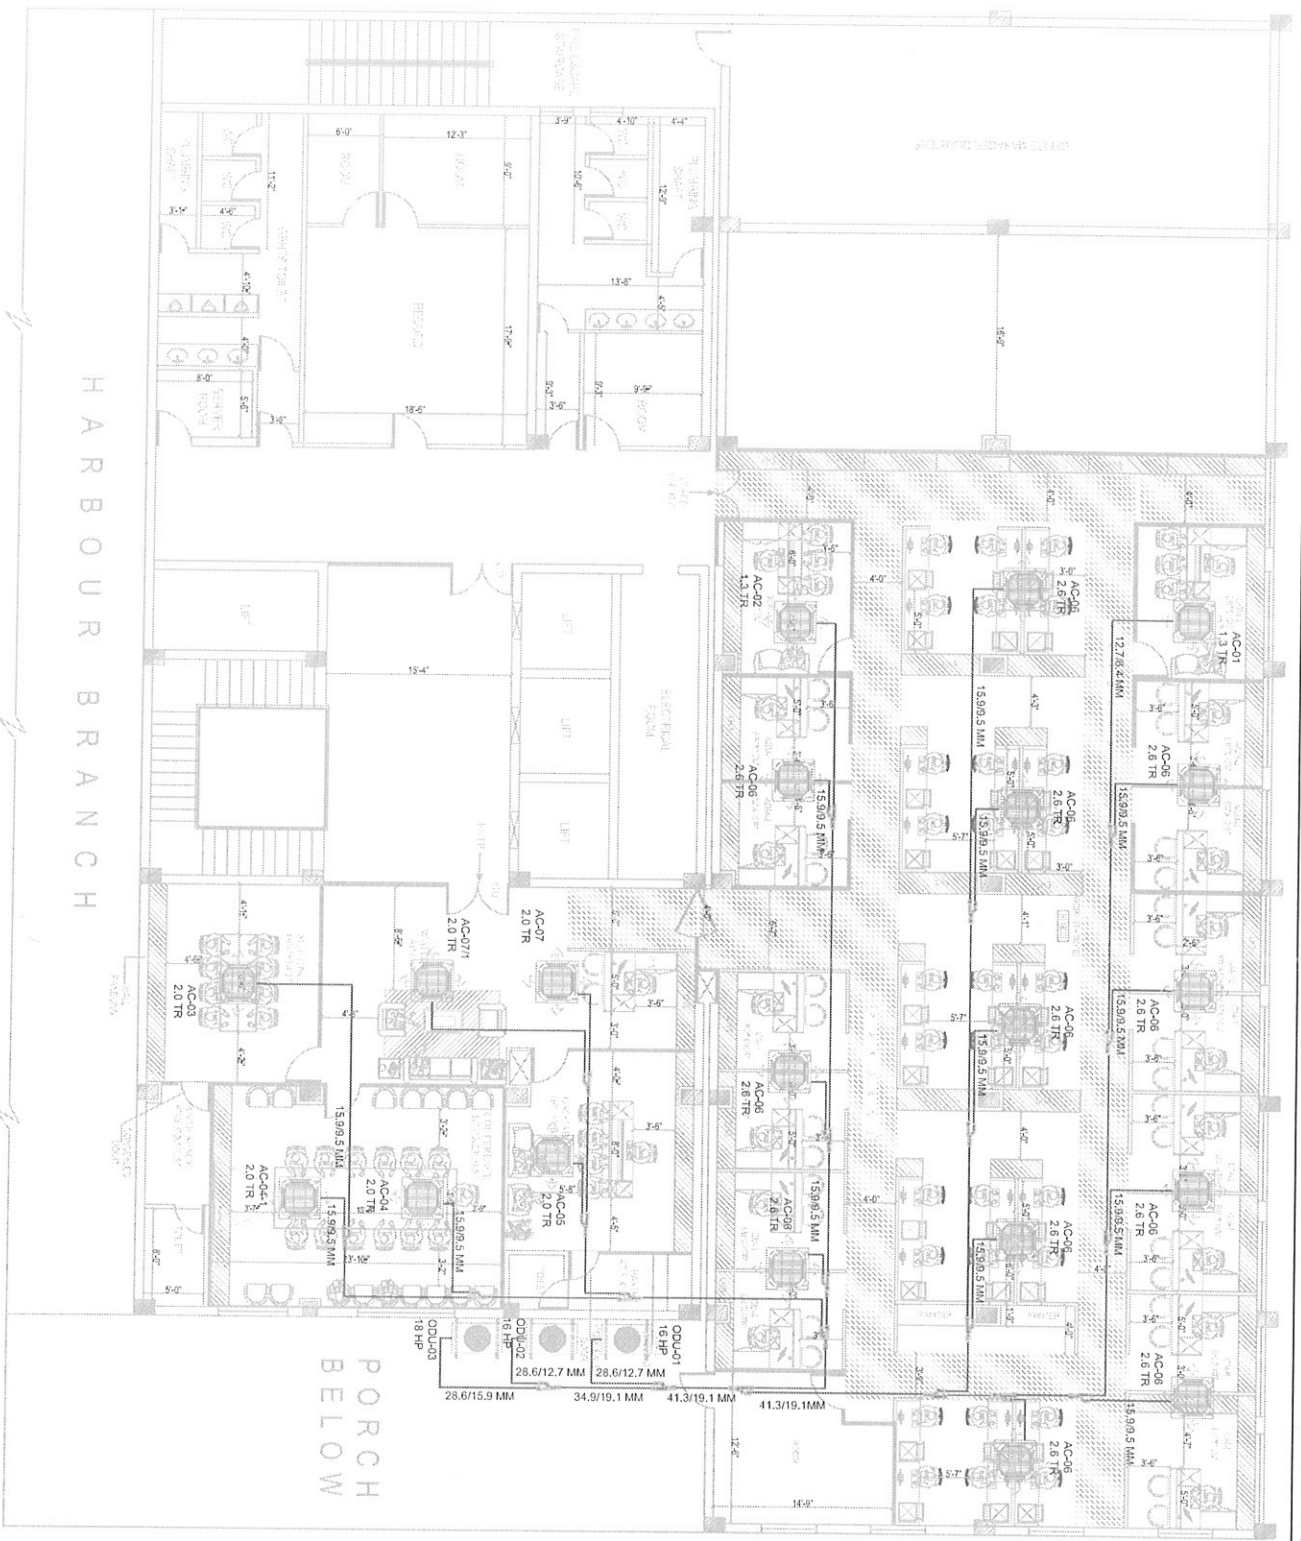

H A R B O U R B R A N C H

P O R C H
B E L O W

JOB NO

PROJECT TITLE:
**PROPOSED INTERIOR LAYOUT FOR
INDIAN BANK - HEAD OFFICE BRANCH
CHENNAI**

DRAWING TITLE:
INTERIOR LAYOUT - FIRST FLOOR

DRAWING TYPE:
SCHEMATIC LAYOUT

DESIGN STAGE	
	SCHEME LEVEL
	FINAL COPY

SCALE	NTS	REV NO	SCH-08
DATE	24-08-20	DRN	P/N
RDATE	07-08-20	CHMD	KS

- FULL HT PARTITION
- PARTLY GLAZED PARTITION
- LOW HEIGHT PARTITION (6'-0")
- LOW HEIGHT PARTITION (6'-0")

AS PER T&E
T&O DESIGN COMMUNE PVT. LTD.
10th Floor, 10th Cross Street, Anna Nagar, Chennai - 600 024
T: 044-2610-1111, F: 044-2610-1112
www.tandoc.com